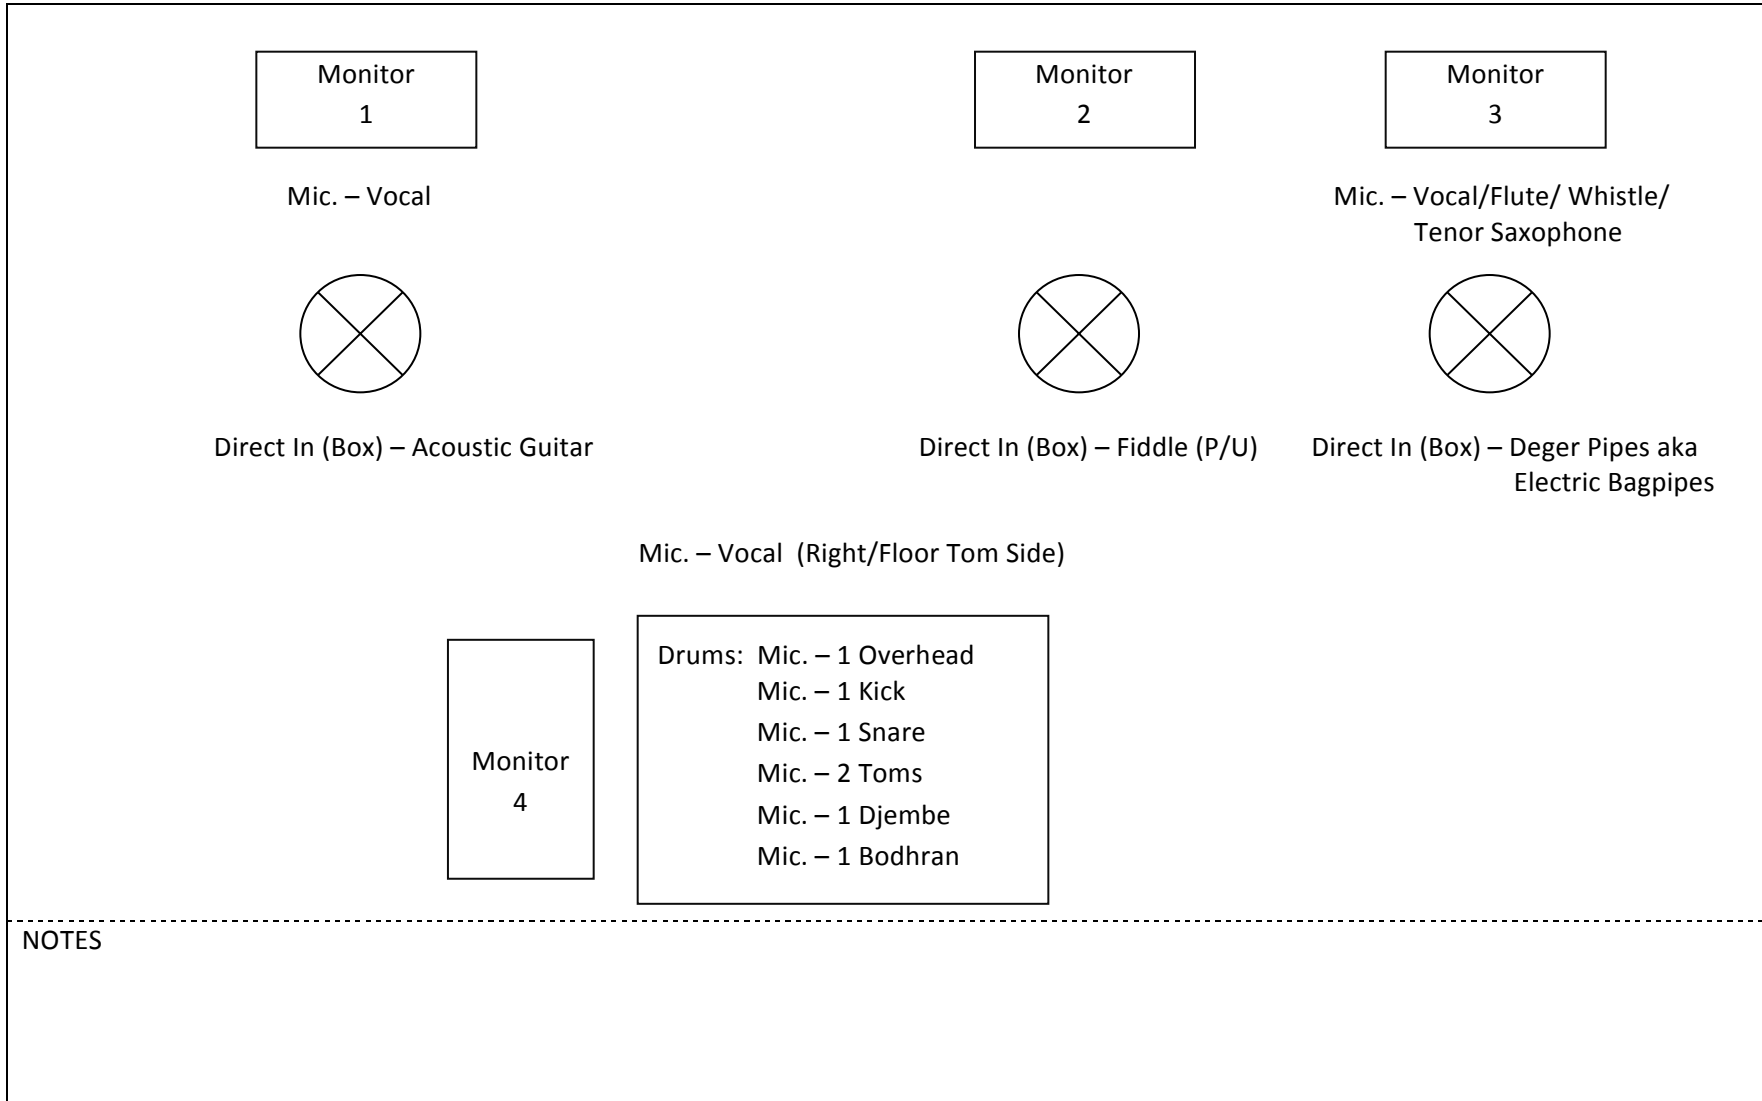

# Green Spell – Stage Plot

(Audience)

(Back Stage)